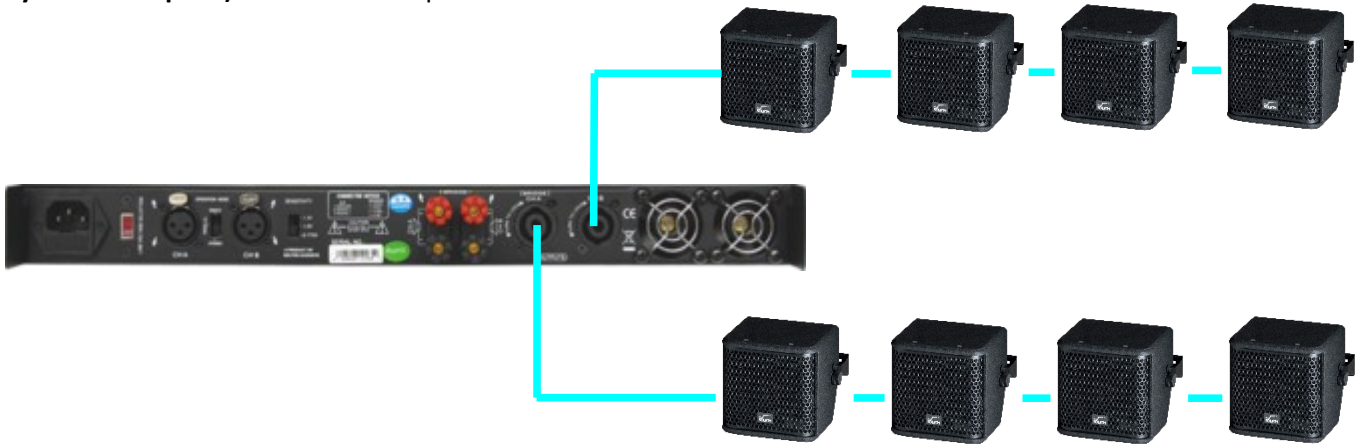

System example 1) : 1 x QX 700 amplifier & 8 x IP 5CX

System example 2) : 1 x TA 12 Sub, or 1 x TA 15 Sub & 4 x IP 5CX

System example 3) : 1 x aart sat bass & 8 x IP 5CX

Examples of frontfill & distributed applications